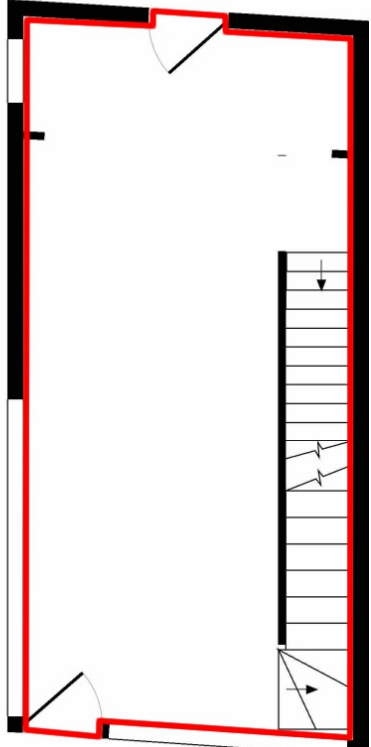

BASEMENT LEVEL

GROUND FLOOR

1ST FLOOR

Location Plan 1:1250

Lease Plan :
213 Chiswick High Road, London, W4 2DW

Simply Think UK
 1 Field Place Parade
 The Strand, Goring-by-Sea
 West Sussex, BN12 6BS
 (T) 0845 194 7330
 Scale: 1:100
 Paper size: A3
 Issue date: 22nd January 2018
 Issue number: 01
 Page 1 of 1