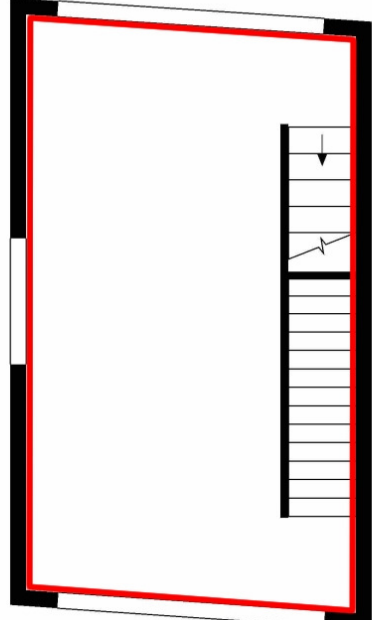

BASEMENT LEVEL

GROUND FLOOR

1ST FLOOR

Location Plan 1:1250

Lease Plan :
213 Chiswick High Road, London, W4 2DW

Simply Think UK
 1 Field Place Parade
 The Strand, Goring-by-Sea
 West Sussex, BN12 6BS
 (T) 0845 194 7330
 Scale: 1:100
 Paper size: A3
 Issue date: 22nd January 2018
 Issue number: 01
 Page 1 of 1